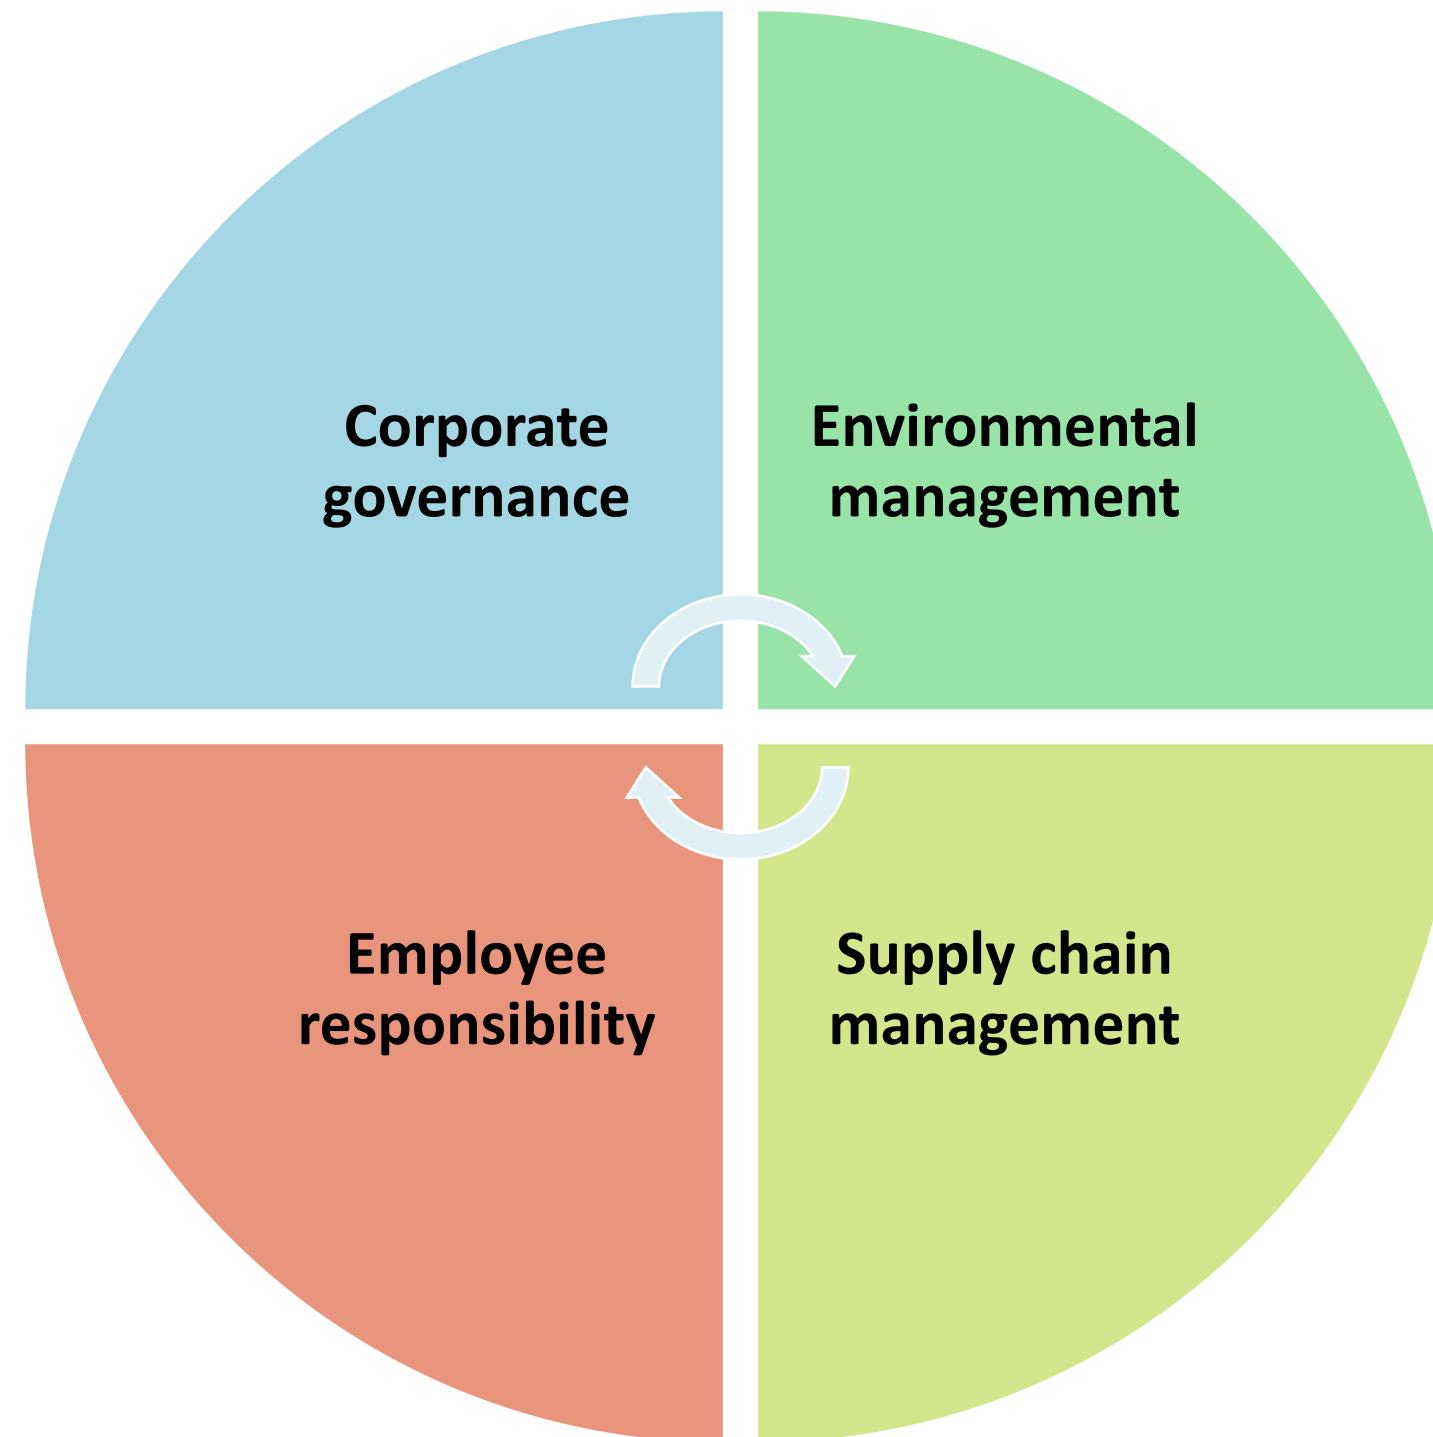

in short

a Partner for Progress

Challenges

Sustainability standard for the metal sector

Sustainability standard for the metal sector

4 Scopes
Around 50 Topics
> 150 criterias

Structure of the standard

Sustainability standard for the metal sector