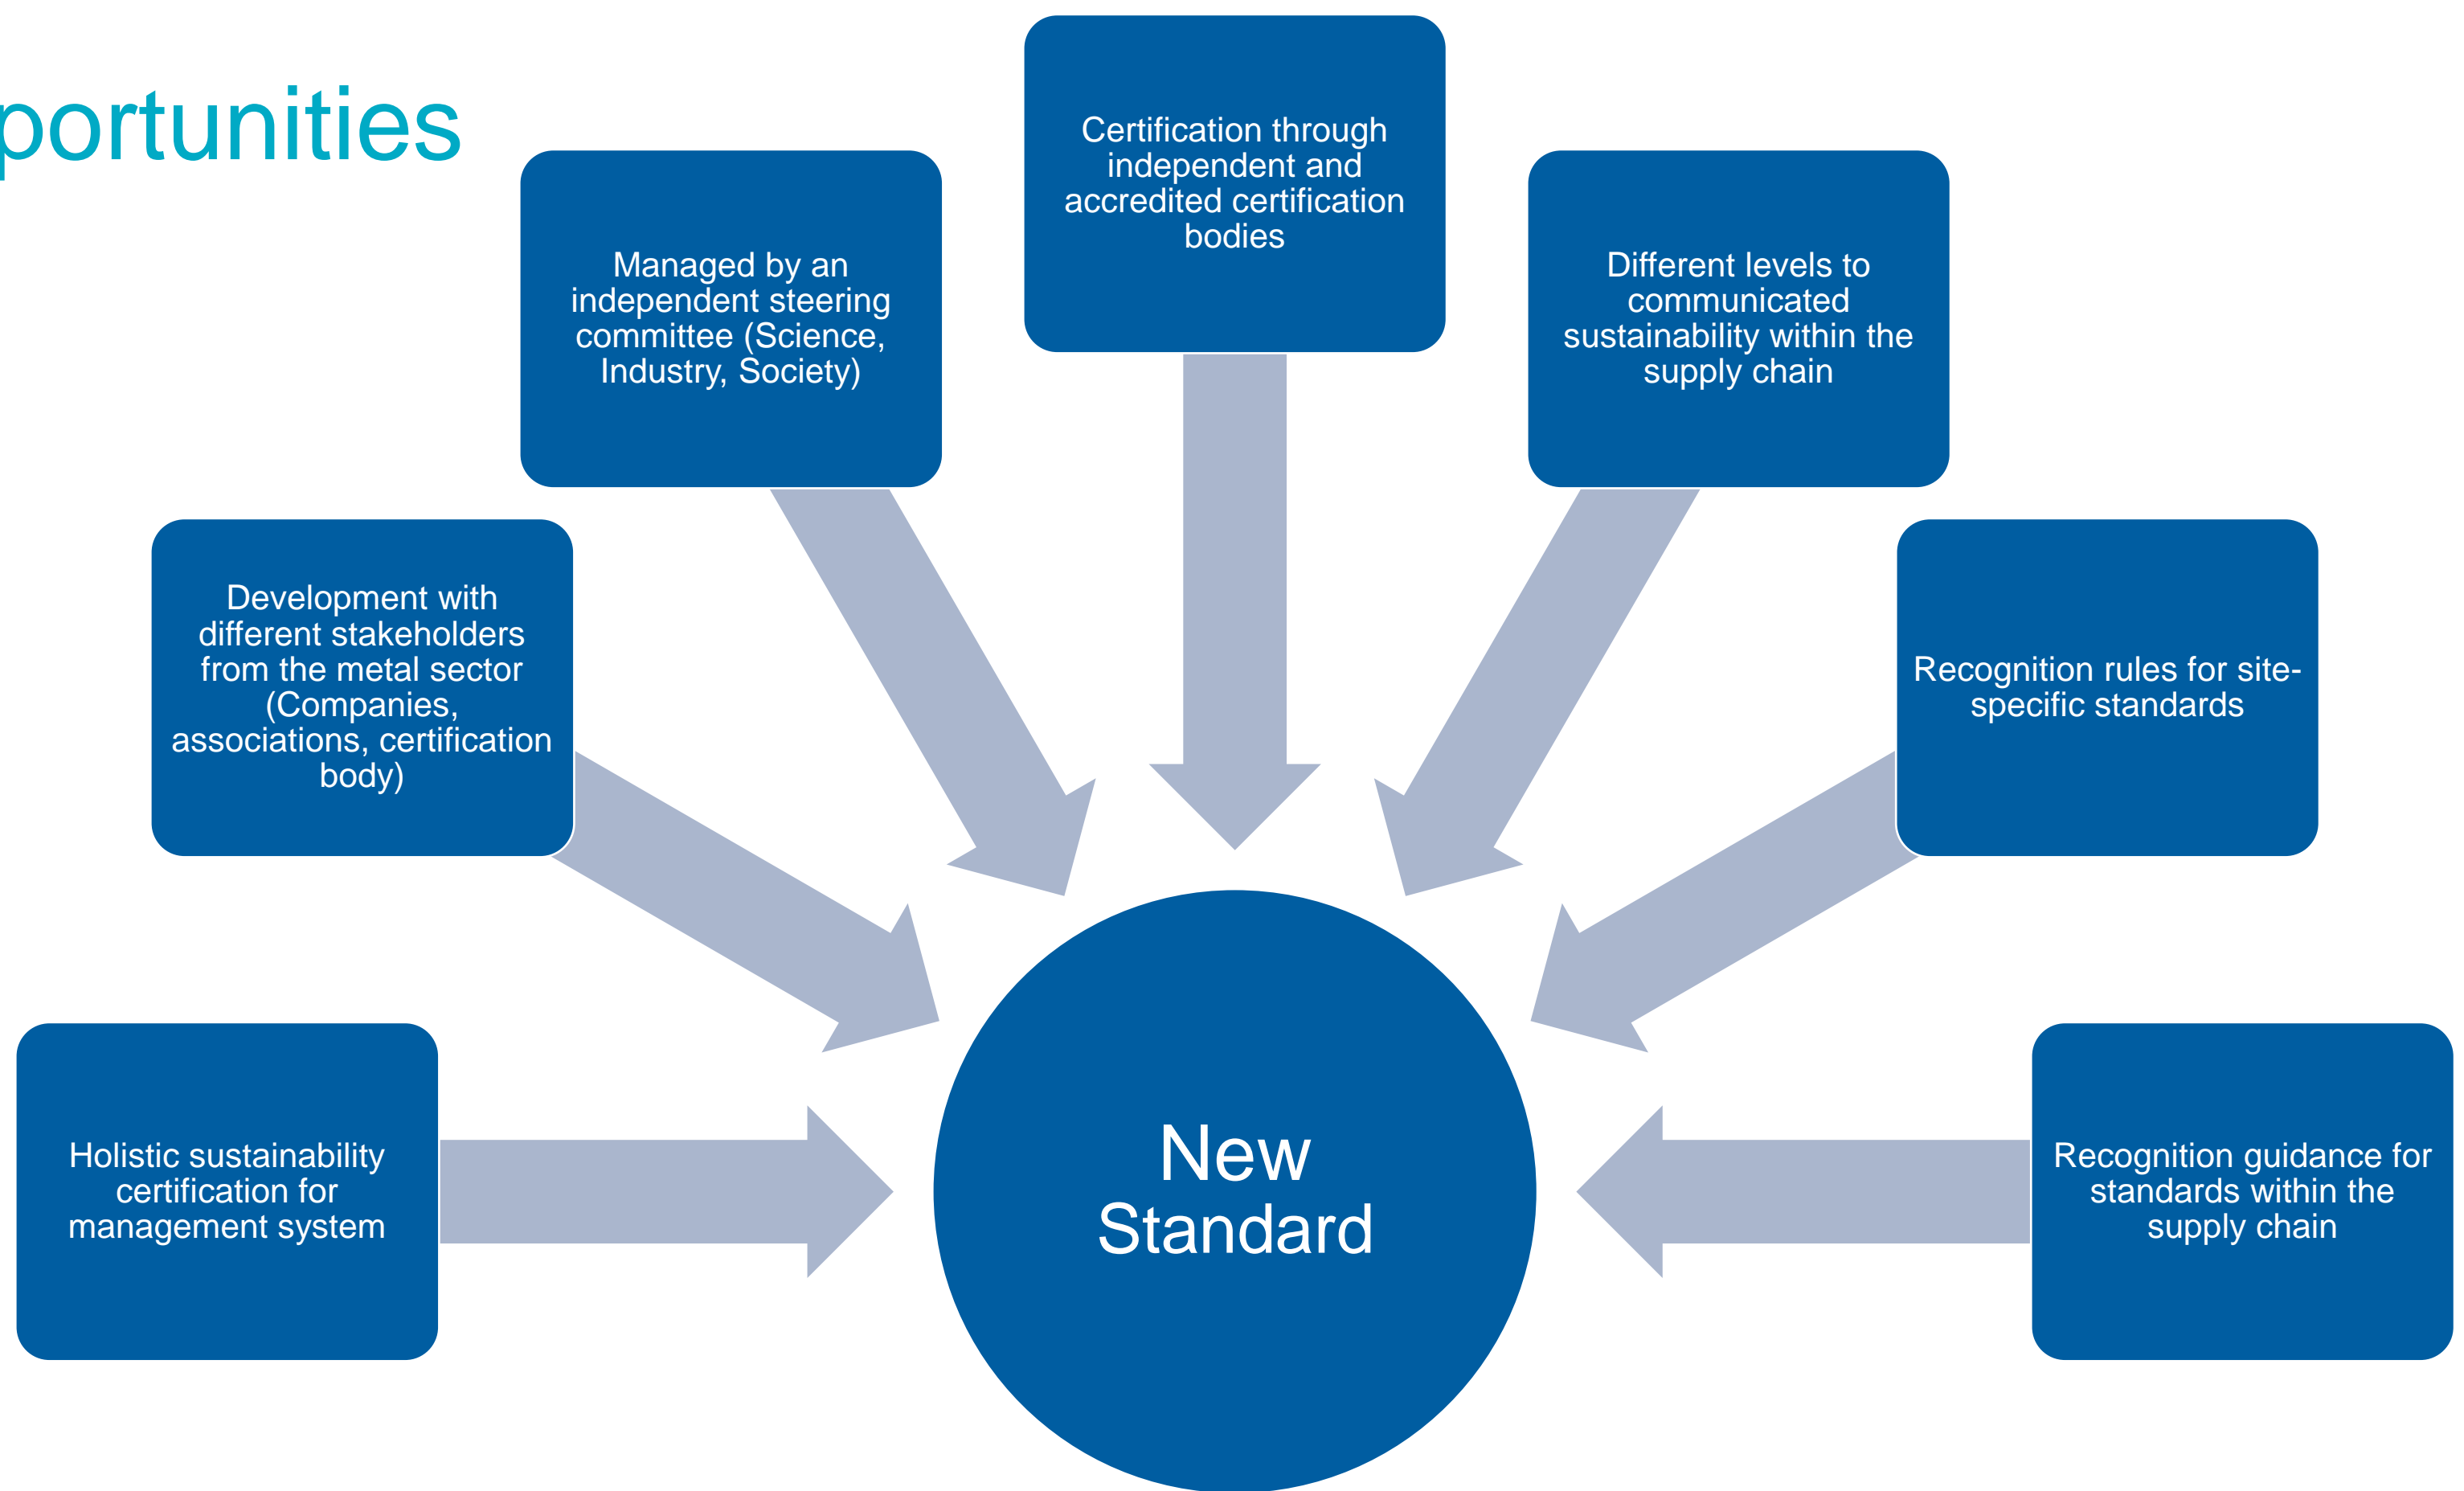

New sustainability standard Challenges and opportunities

Trust
Quality
Progress

Who we are

5,500 experts

Globally active,
locally available

Knowing your market

Knowing your
(business) processes

Thinking along
and beyond

in short

a Partner for Progress

Challenges

Sustainability standard for the metal sector

Sustainability standard for the metal sector

4 Scopes
Around 50 Topics
> 150 criterias

Structure of the standard

Sustainability standard for the metal sector

Opportunities

Thank you for your attention!

Umfassende Umweltberatung

Mit Kiwa zu nachhaltigen Lösungen.

Unsere Leistungen im Bereich der Umweltberatung im Überblick

www.kiwa.de

- Ökobilanzierung
- EPD (Environmental Product Declaration)
- Programmbetrieb Ihrer EPD
- Product Environmental Footprint
- CO₂ – Footprint
- Zertifizierung CO₂-neutral