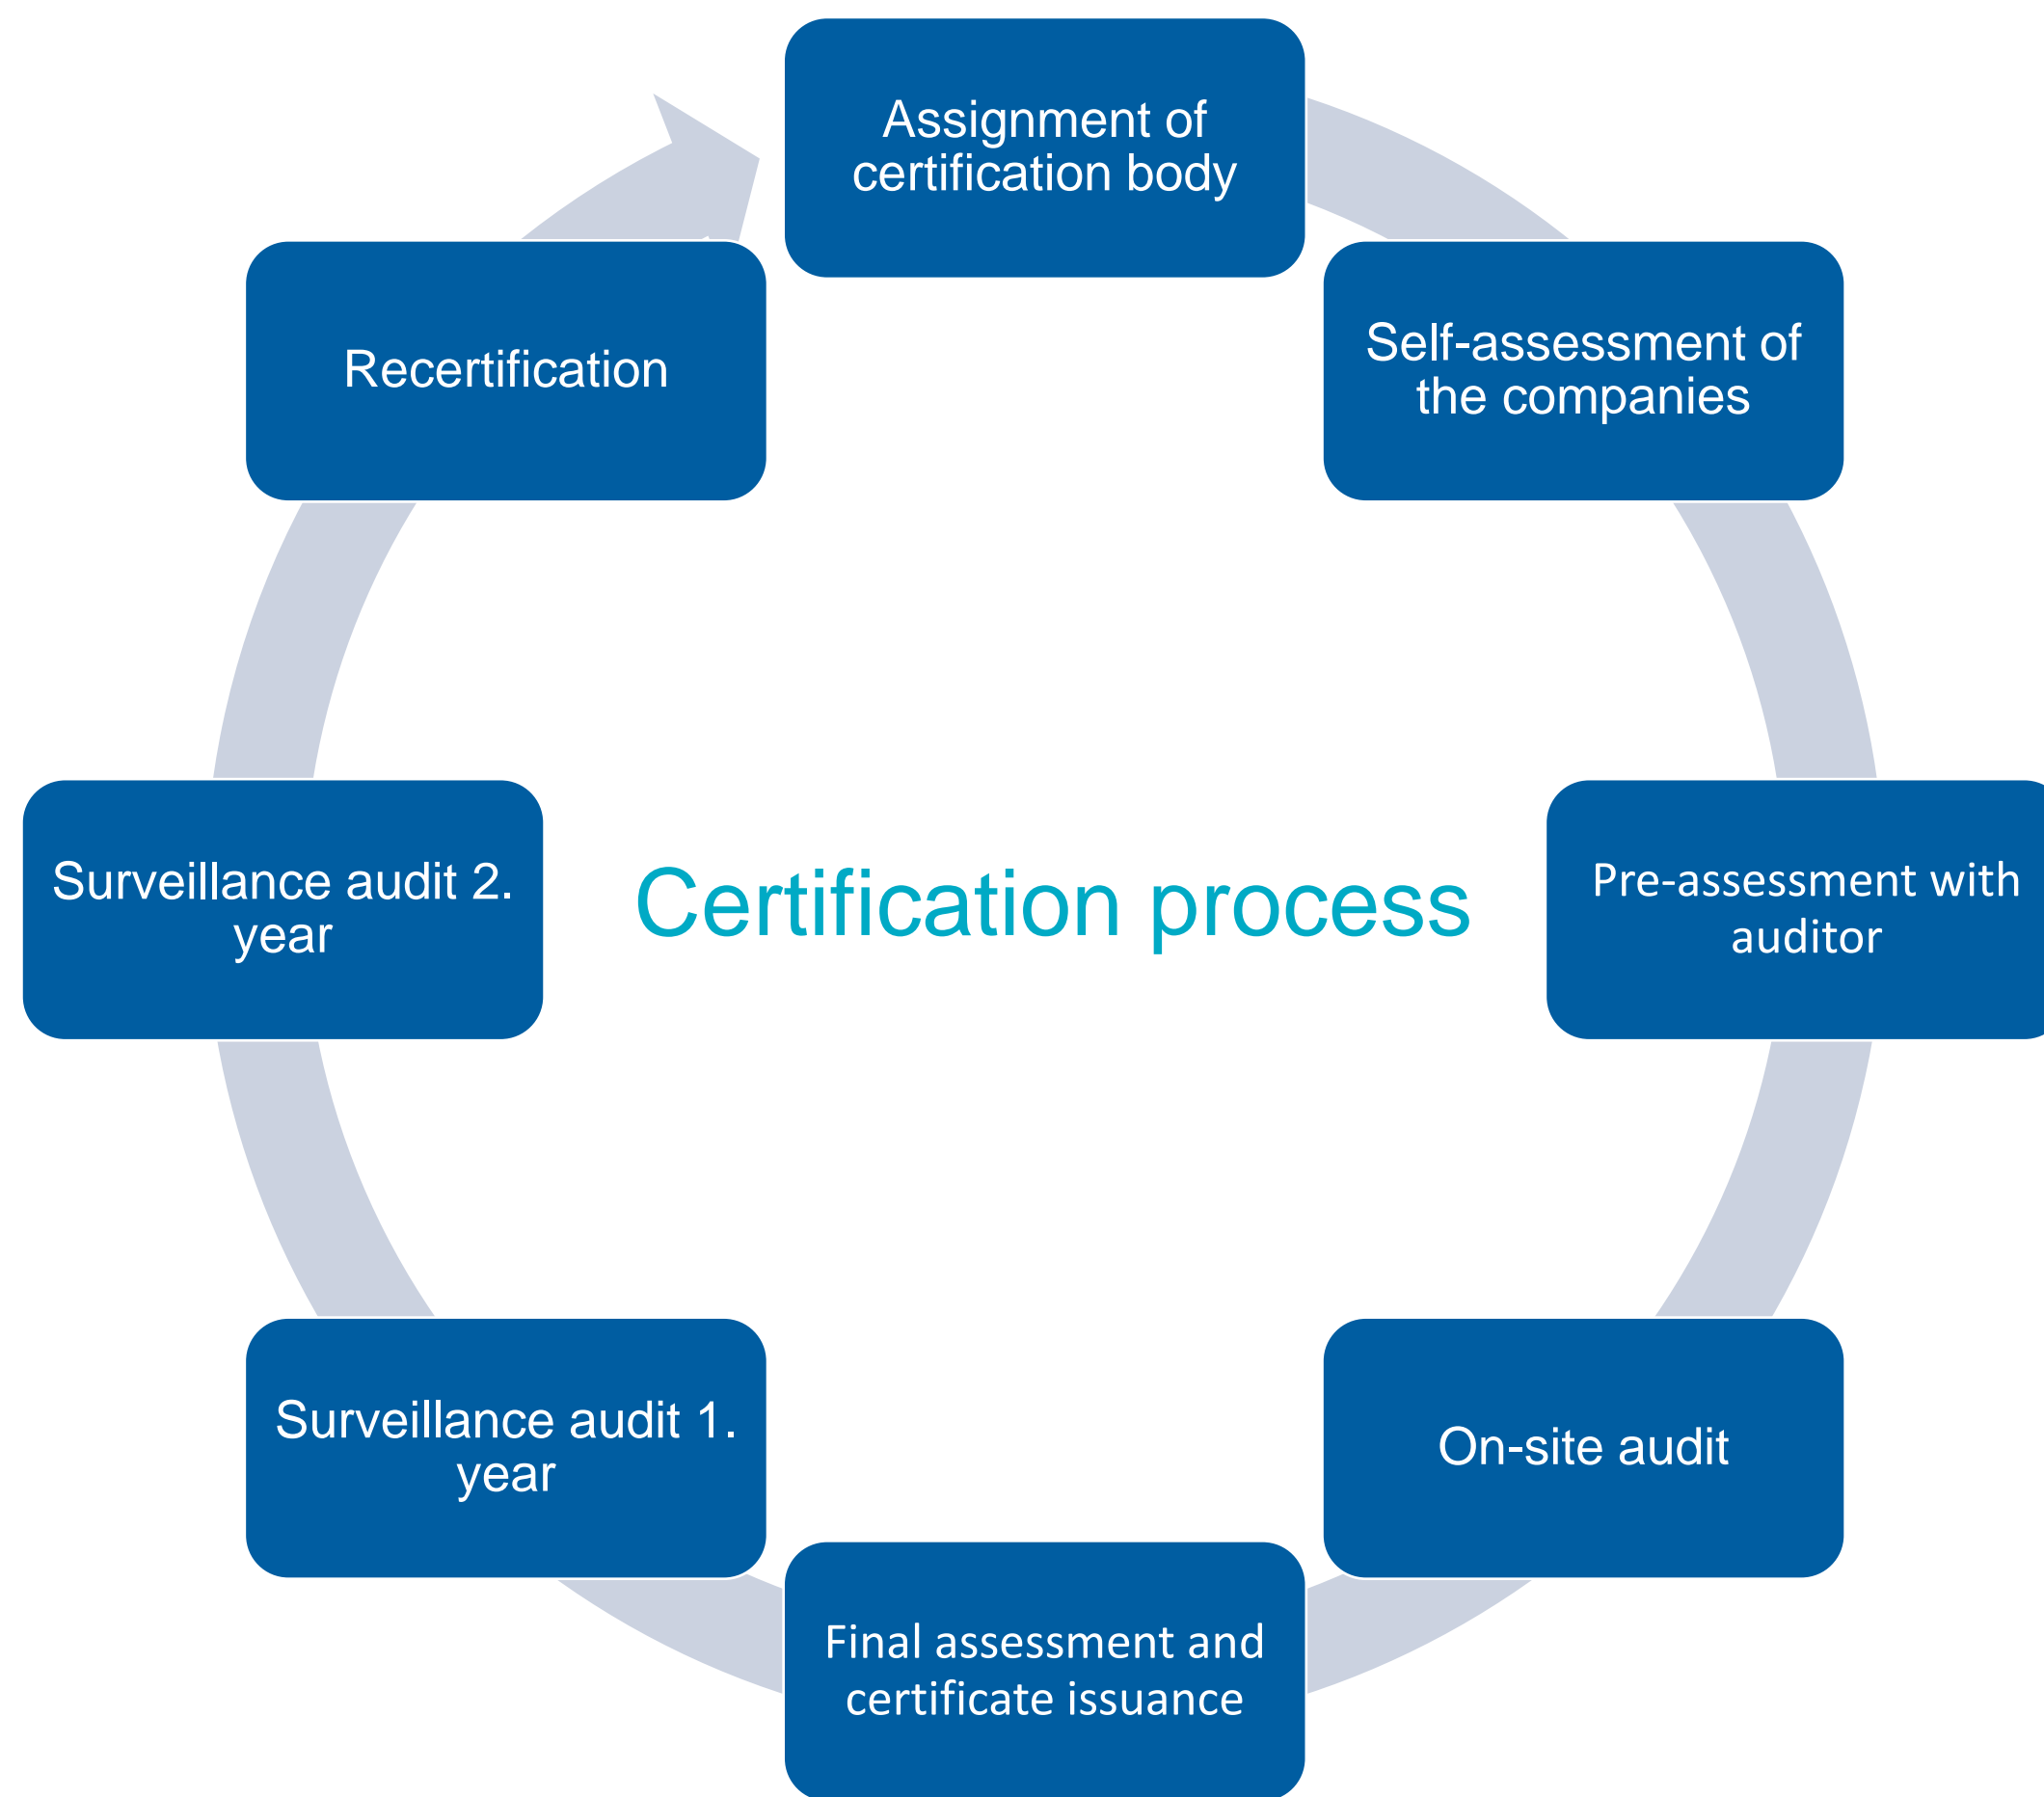

in short

a Partner for Progress

Challenges

Sustainability standard for the metal sector

Sustainability standard for the metal sector

4 Scopes
Around 50 Topics
> 150 criterias

Structure of the standard

Sustainability standard for the metal sector